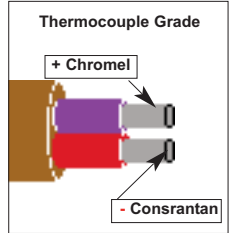

Temperature vs Millivolt Table Reference Junction 0°C

Temperature Range
 Maximum Useful Temperature Range:
 Thermocouple Grade: -328 to 1652°F
 -200 to 900°C
 Extension Grade: 32 to 392°F
 0 to 200°C

Maximum Thermocouple Grade
 Temperature Range
 -454 to 1832°F
 -270 to 1000°C
 Accuracy: Standard: 1.7°C or 0.5%
 Special: 1.0°C or 0.4%