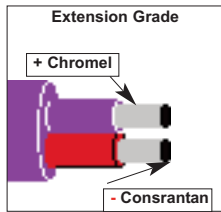

Temperature vs Millivolt Table Reference Junction 0°C

Temperature Range
 Maximum Useful Temperature Range:
 Thermocouple Grade: -328 to 1652°F
 -200 to 900°C
 Extension Grade: 32 to 392°F
 0 to 200°C

Maximum Thermocouple Grade
 Temperature Range
 -454 to 1832°F
 -270 to 1000°C
 Accuracy: Standard: 1.7°C or 0.5%
 Special: 1.0°C or 0.4%